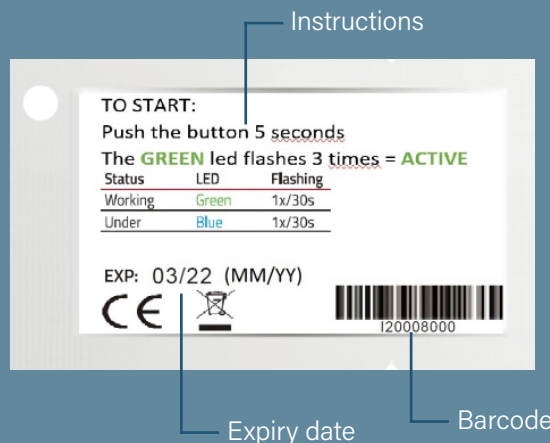

Kelvin SOLUTIONS

INNO-Freeze

AFFORDABLE
RELIABLE
RECYCLABLE

-  PHARMACEUTICAL
-  FRESH
-  FROZEN
-  TECHNICAL

OPERATION INSTRUCTION:

1. Push the only button for 5 seconds and notice GREEN LED flashes three times, the indicate a successful start
2. Attach the started Inno-Freeze to your shipment
3. Push the only button for 5 seconds and notice BLUE LED flashes three times this indicate a successful stopping. Check the status after receiving the goods

WE LOVE TO HEAR FROM YOU!

Kelvin Solutions
+33 (0)1 8686 2237
info@kelvin-solutions.com
www.kelvin-solutions.com

SMART TEMPERATURE MONITORING REQUIRES SMART TEMPERATURE MONITORS

STATUS	ACTION	LED CONFIRMATION
Not started	Push button one time	OK LED + BLUE LED Flash one time
Recording-OK	Push button one time	OK LED Flash one time
Recording-Low alarm	Push button one time	BLUE LED flash one time
Stopped-OK	Push button one time	OK LED Flash two times
Stopped-Low alarm	Push button one time	BLUE LED flash two times